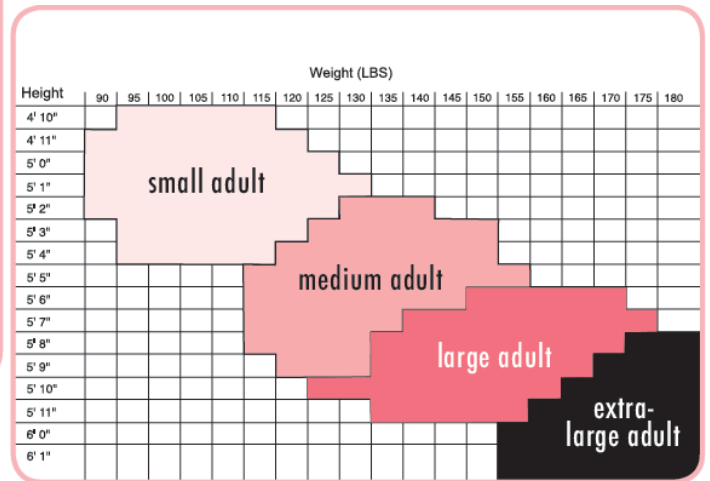

Capri Pants \$26.75
available in all sizes and also in white

Longer Length "Booty" Shorts \$16.05
available in all sizes and also in white

Convertible Tights

All sizes \$14.98

Size Charts

Leotard Sizing Chart: 2009-2010

	Toddler	Small Child	Med. Child	Large Child	Petite Adult	Small Adult	Med. Adult	Large Adult	XL Adult
Bust	21-23	24-26	27-28	29-30	31-33	33-35	35-37	38-40	41-43
Waist	18-20	21-22	23-24	24-25	24-26	24-26	27-29	30-32	33-35
Hips	22-24	25-27	28-30	31-33	34-36	34-36	37-39	40-42	43-45
Girth	36-38	39-42	43-46	47-51	52-54	54-58	59-62	63-65	66-68

Tight Size Charts

Jazz Pants Sizing Chart

Size	Waist	Rise	Inseam
Child Extra-Small	18-20"	22-24"	18"
Child Small	21-22"	25-27"	20"
Child Medium	23-24"	28-30"	25"
Child Large	25-26"	31-33"	28"
Child Extra-Large	27-29"	34-36"	28"
Adult Small	24-26"	34-36"	31"
Adult Medium	27-29"	37-39"	32"
Adult Large	30-32"	40-42"	33"
Adult Extra-Large	33-35"	43-45"	33"