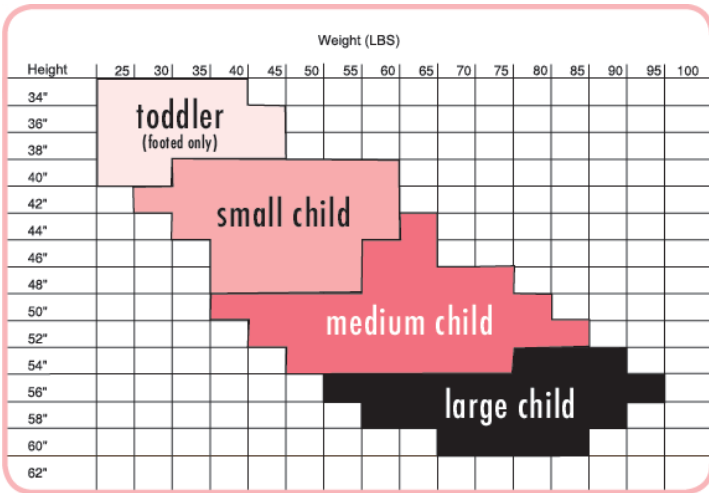

Capri Pants \$26.75
available in all sizes and also in white

Longer Length "Booty" Shorts \$16.05
available in all sizes and also in white

Convertible Tights

All sizes \$14.98

Size Charts

Leotard Sizing Chart: 2009-2010

	Toddler	Small Child	Med. Child	Large Child	Petite Adult	Small Adult	Med. Adult	Large Adult	XL Adult
Bust	21-23	24-26	27-28	29-30	31-33	33-35	35-37	38-40	41-43
Waist	18-20	21-22	23-24	24-25	24-26	24-26	27-29	30-32	33-35
Hips	22-24	25-27	28-30	31-33	34-36	34-36	37-39	40-42	43-45
Girth	36-38	39-42	43-46	47-51	52-54	54-58	59-62	63-65	66-68

Tight Size Charts

Jazz Pants Sizing Chart

Size	Waist	Rise	Inseam
Child Extra-Small	18-20"	22-24"	18"
Child Small	21-22"	25-27"	20"
Child Medium	23-24"	28-30"	25"
Child Large	25-26"	31-33"	28"
Child Extra-Large	27-29"	34-36"	28"
Adult Small	24-26"	34-36"	31"
Adult Medium	27-29"	37-39"	32"
Adult Large	30-32"	40-42"	33"
Adult Extra-Large	33-35"	43-45"	33"